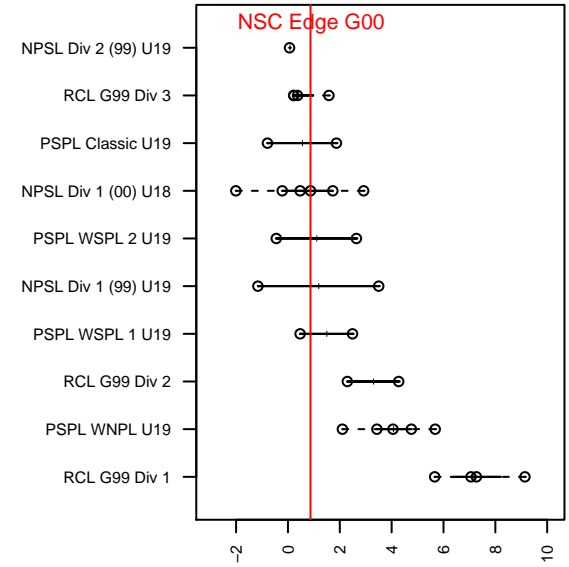

NSC Edge G00

North Shore SC
Woodinville, WA
G00 total strength=1442
attack=11.79 defense=7.25
fall league = NPSL Div 1 (00) U18

alt names used:
NSC G00 Edge

Venues played:
2017 Xtreme Cup GU18-19
2017 NPSL Division 1 (00) U18

**attack and defense variance (black dot)
relative to other teams
and top 10 in region**

**attack and defense rating
relative to others at age
and all opponents in last 13 months**

Performance relative to 13 month average

Performance relative to 13 month average

date	home		away		venue	pred.home	pred.away
2018-01-27	NSC Edge G00	1	Lake Hills Pumas G00	2	2017 NPSL Division 1 (00) U18	1.56	0.93
2018-01-20	Southlake Select Rockets G00	3	NSC Edge G00	1	2017 NPSL Division 1 (00) U18	2.52	0.72
2018-01-06	NSC Edge G00	2	NK Storm G00	1	2017 NPSL Division 1 (00) U18	1.77	0.42
2017-12-09	Seattle United NE Blue G00	1	NSC Edge G00	2	2017 NPSL Division 1 (00) U18	0.38	2.38
2017-12-02	Kent United Green G00	1	NSC Edge G00	1	2017 NPSL Division 1 (00) U18	2.21	1.48
2017-08-19	Mukilteo Rush G99	0	NSC Edge G00	3	2017 Xtreme Cup GU18-19	1.38	2.49
2017-08-19	NSC Edge G00	0	Seattle United W Blue G99	3	2017 Xtreme Cup GU18-19	0.42	1.66
2017-08-18	Highline Premier Blue G99	0	NSC Edge G00	2	2017 Xtreme Cup GU18-19	1.49	1.19