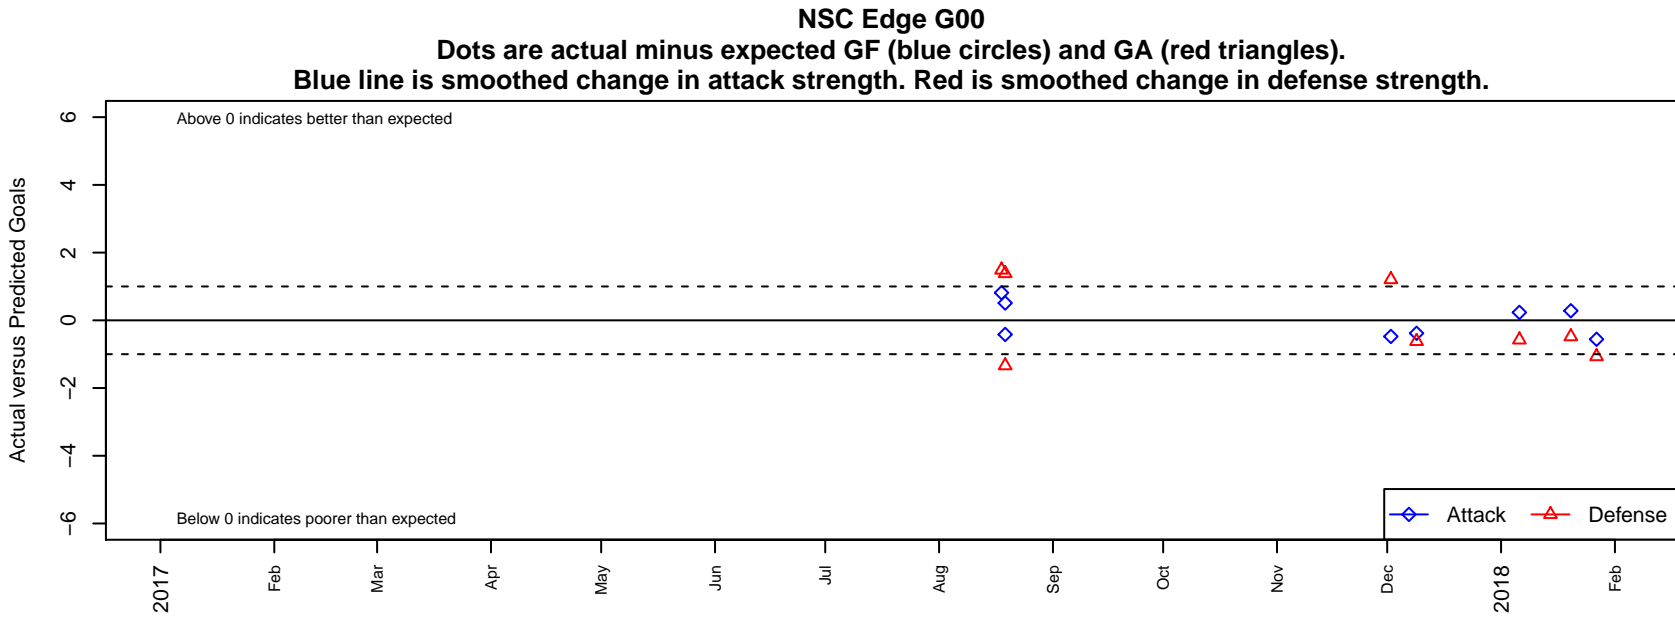

NSC Edge G00

North Shore SC
Woodinville, WA
G00 total strength=1442
attack=11.79 defense=7.25
fall league = NPSL Div 1 (00) U18

alt names used:
NSC G00 Edge

Venues played:
2017 Xtreme Cup GU18-19
2017 NPSL Division 1 (00) U18

**attack and defense variance (black dot)
relative to other teams
and top 10 in region**

**attack and defense rating
relative to others at age
and all opponents in last 13 months**

Performance relative to 13 month average