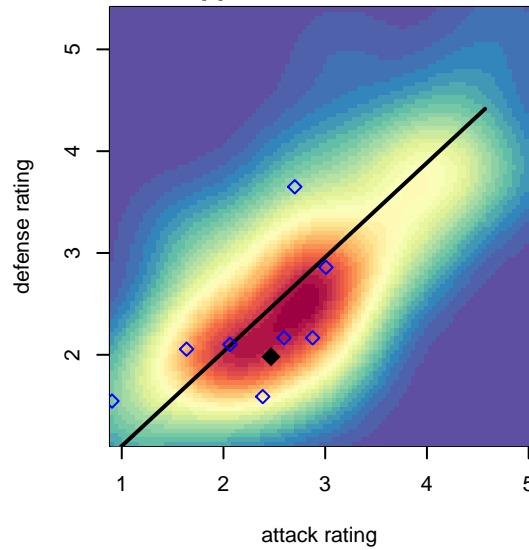

NSC Edge G00

North Shore SC
Woodinville, WA
G00 total strength=1442
attack=11.79 defense=7.25
fall league = NPSL Div 1 (00) U18

alt names used:
NSC G00 Edge

Venues played:
2017 Xtreme Cup GU18-19
2017 NPSL Division 1 (00) U18

**attack and defense variance (black dot)
relative to other teams
and top 10 in region**

**attack and defense rating
relative to others at age
and all opponents in last 13 months**

Performance relative to 13 month average